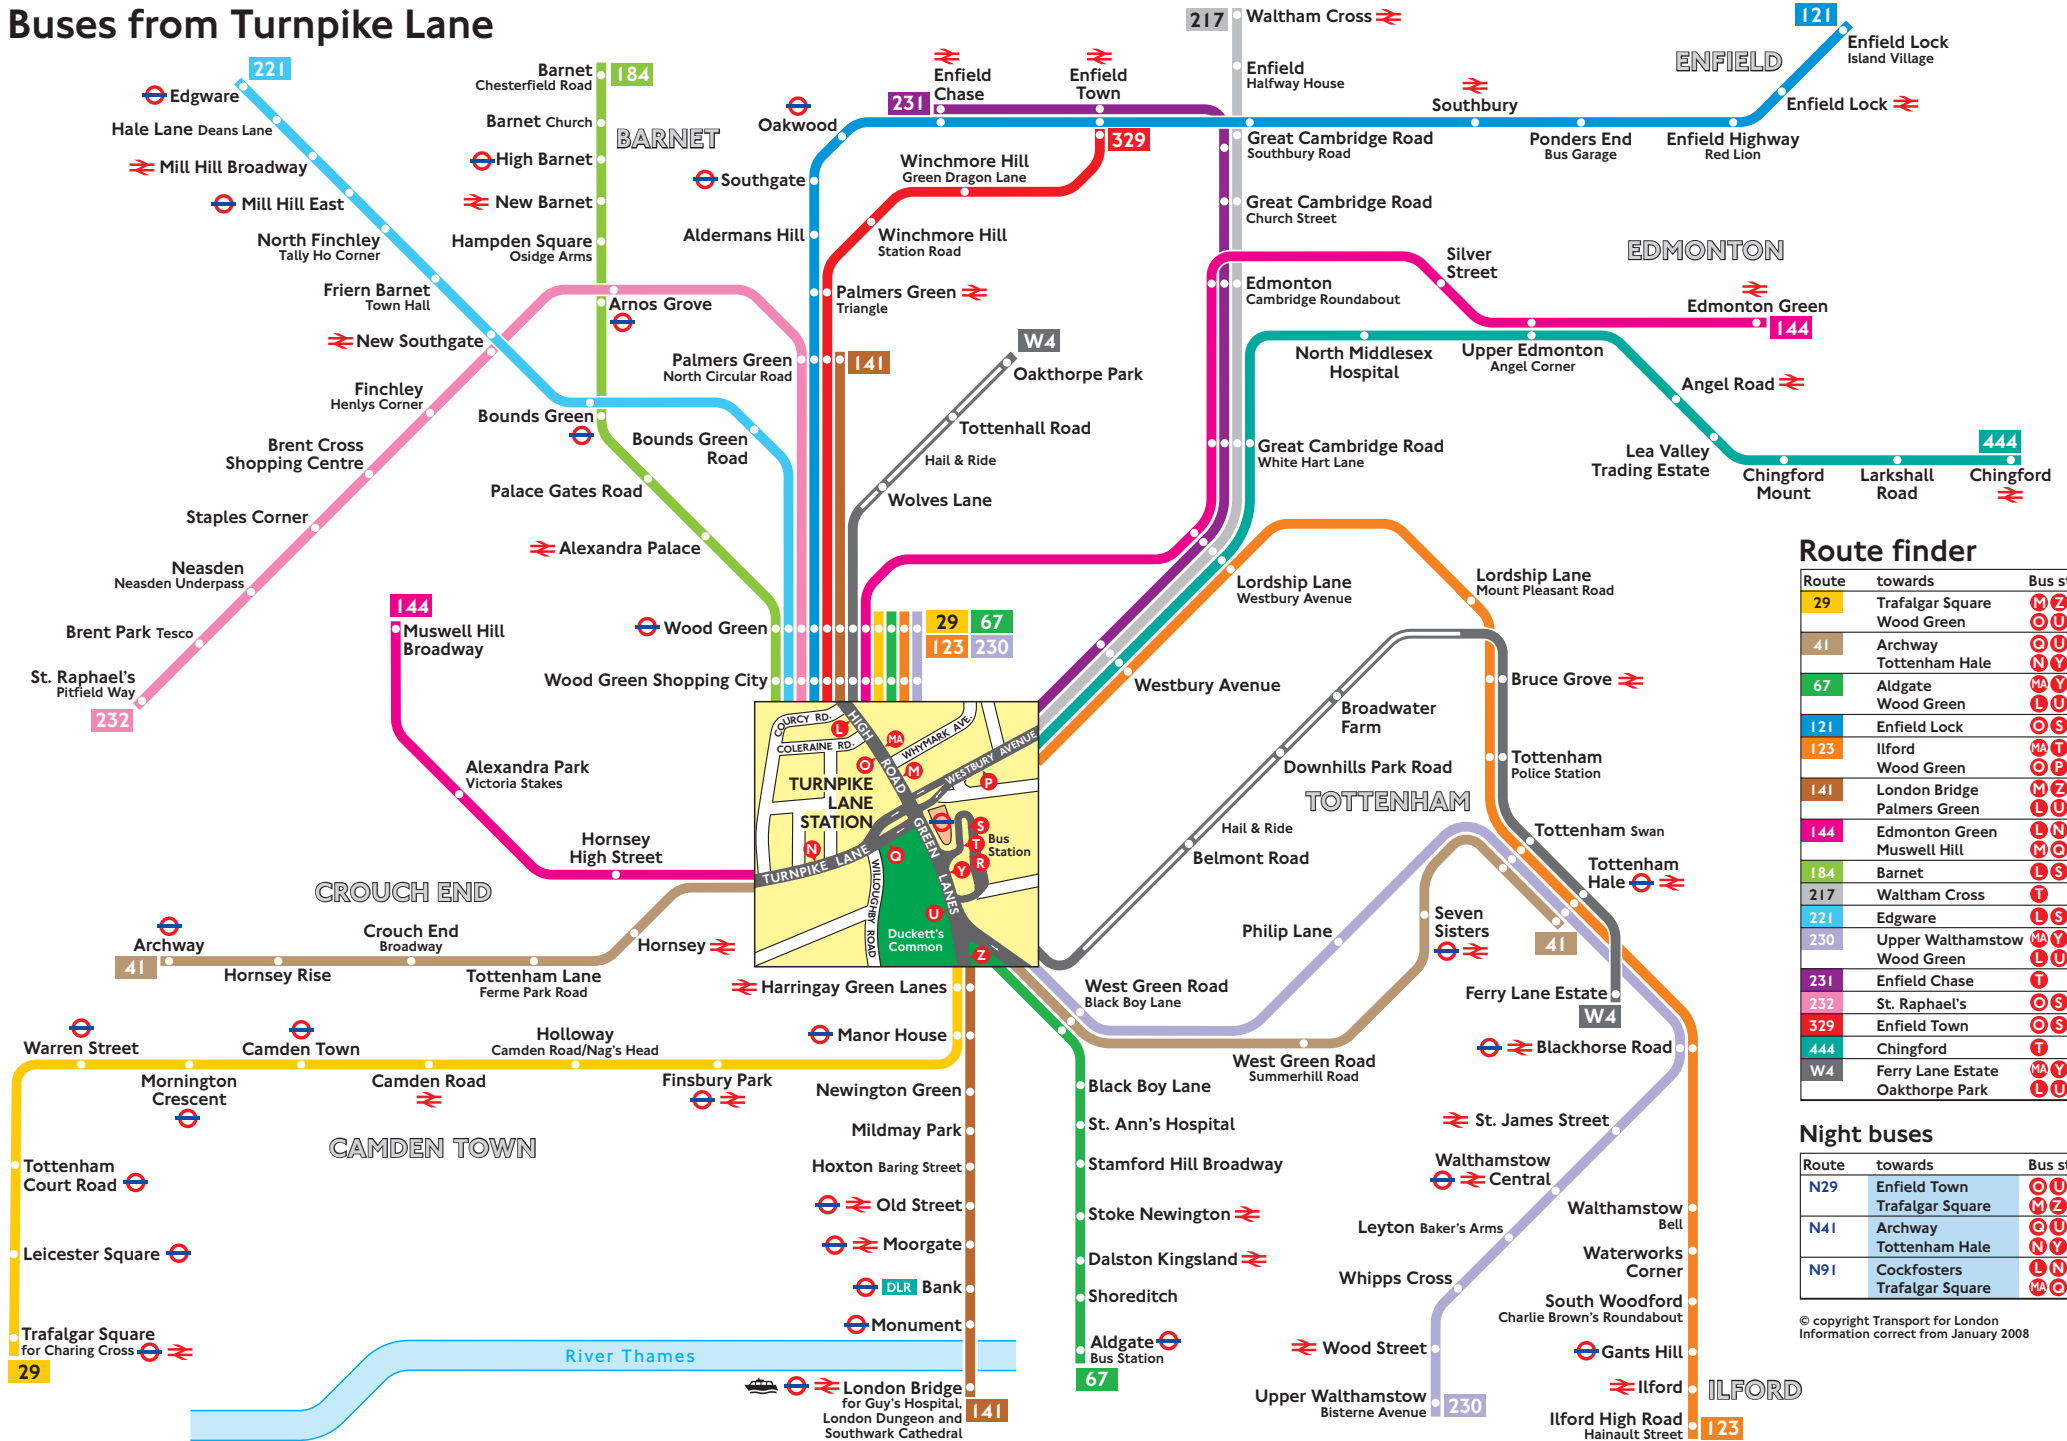

Buses from Turnpike Lane

Route finder

Route	towards	Bus stops
29	Trafalgar Square Wood Green	M Z O U
41	Archway Tottenham Hale	O U N Y
67	Aldgate Wood Green	M A Y L U
121	Enfield Lock	O S
123	Ilford Wood Green	M A T O P
141	London Bridge Palmers Green	M Z L U
144	Edmonton Green Muswell Hill	L N T M O R
184	Barnet	L S
217	Waltham Cross	T
221	Edgware	L S
230	Upper Walthamstow Wood Green	M A Y L U
231	Enfield Chase	T
232	St. Raphael's	O S
329	Enfield Town	O S
444	Chingford	T
W4	Ferry Lane Estate Oakthorpe Park	L U

Night buses

Route	towards	Bus stops
N29	Enfield Town Trafalgar Square	O U M Z
N41	Archway Tottenham Hale	O U N Y
N91	Cockfosters Trafalgar Square	L N M A C

© copyright Transport for London
Information correct from January 2008